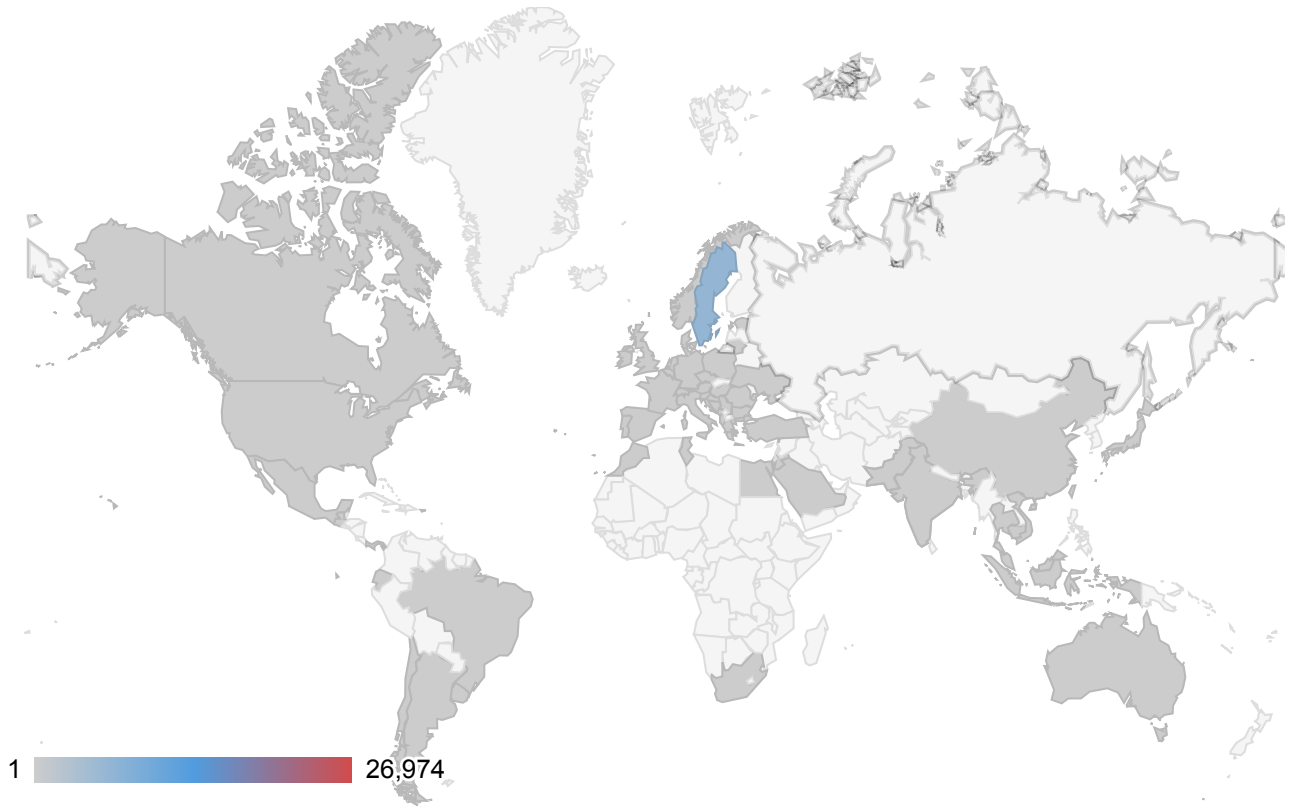

Site: arteideologia.it

### World Cities

Date Range: 01/01/2020 to 31/12/2020

	Country	City	Page Views		Visits		Visitors			
1.	China	Beijing	26.974	35.52%	27.386	39.22%	255	1.63%	32.051	17.8
2.	Sweden	N/A	6.091	8.02%	174	0.25%	28	0.18%	6.255	3.4
3.	Italy	Rome	5.944	7.83%	2.682	3.84%	764	4.88%	21.417	11.9
4.	Italy	N/A	4.451	5.86%	5.595	8.01%	2.765	17.68%	22.446	12.4
5.	N/A	N/A	1.791	2.36%	1.279	1.83%	638	4.08%	3.805	2.1
6.	Ukraine	N/A	1.538	2.03%	224	0.32%	60	0.38%	1.822	1.0
7.	Germany	N/A	1.413	1.86%	1.328	1.90%	148	0.95%	1.872	1.0
8.	United Kingdom	Southend	1.231	1.62%	14	0.02%	10	0.06%	1.241	0.6
9.	Germany	Bonn	1.173	1.54%	456	0.65%	2	0.01%	1.174	0.6
10.	Italy	Zibido San Giacomo	1.164	1.53%	1.150	1.65%	1	0.01%	1.310	0.7
11.	United States	N/A	805	1.06%	5.572	7.98%	130	0.83%	7.489	4.1
12.	United States	Fairfield	709	0.93%	447	0.64%	211	1.35%	801	0.4
<b>Other Items (1.748)</b>		<b>N/A</b>	<b>713</b>		<b>4.149</b>		<b>2.323</b>		<b>7.</b>	
<b>Total</b>		<b>N/A</b>	<b>75.944</b>		<b>69.826</b>		<b>15.643</b>		<b>179.</b>	